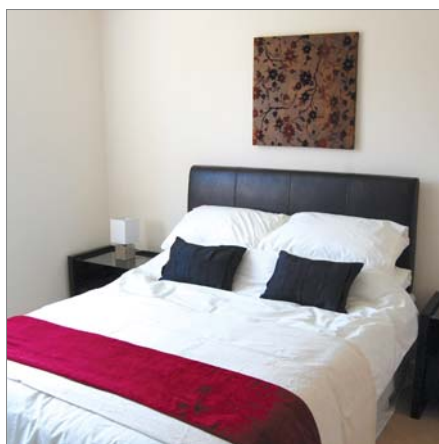

The Furnishers have selected a range of packages specifically to negate the need for maintenance between tenants. Our collections are incredibly hard wearing, very stylish, comfortable and are always dressed to impress. Turnkey packages include all essential kitchen equipment, bedding, bathroom equipment and dressings as standard, with a myriad of extras available at competitive prices. What's more we can deliver and fit your package in a matter of days.

Our **MIDNIGHT RANGE** was conceived to satisfy requests for this year's fashion of black glass furniture. We have added black all leather contemporary sofas, divan beds with black leatherette headboards along with wenge (espresso brown) bedroom furniture. This range has proved to be our most popular range by far and apartments can be dressed in a variety of accent colours.

DINING AREA

- Midnight glass table
- 4 contemporary chairs
- Ceiling light shade
- Floor lamp
- Place mats

HALL / LOBBY

- Ceiling light shade
- Canvas print

BEDROOM 1

- Double divan bed with headboard
- 2 x bedside cabinets
- 2 x bedside lights
- Chest of 3 drawers
- Ceiling light shade
- Wardrobe 2 door
- 1 x double quilt
- 1 x double quilt cover
- 1 x fitted double sheet
- 1 x box valance
- 4 x pillows
- 4 x pillow cases
- 1 x framed prints / canvas
- Ornament
- 2 x scatter cushions

BEDROOM 2

- Double divan bed with headboard
- 1 x bedside cabinet
- 1 x bedside light
- Chest of drawers
- Ceiling light shade
- Wardrobe 2 door
- 1 x double quilt
- 1 x double quilt cover
- 1 x fitted double sheet
- 1 x box valance
- 4 x pillows
- 4 x pillow cases
- 1 x framed prints / canvas
- Ornament
- 2 x scatter cushions