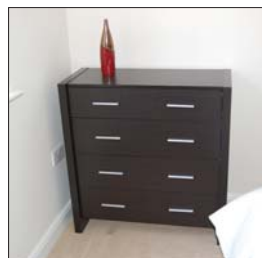

... turn your investment property into a showhome

THE MIDNIGHT RANGE

TWENTY FIRST CENTURY STYLE ...

LOUNGE

- 2 x all leather sofas (2 seater)
- Contemporary black glass coffee table
- Ceiling light shade
- Rug
- Cushions x 3
- 1 x large canvas plus
- 1 x standard canvas print
- Vase with decorative blooms
- Wall clock

DINING AREA

- Midnight glass table
- 4 contemporary chairs
- Ceiling light shade
- Floor lamp
- Place mats

HALL / LOBBY

- Ceiling light shade
- Canvas print

BEDROOM 1

- Double divan bed with headboard
- 2 x bedside cabinets
- 2 x bedside lights
- Chest of 3 drawers
- Ceiling light shade
- Wardrobe 2 door
- 1 x double quilt
- 1 x double quilt cover
- 1 x fitted double sheet
- 1 x box valance
- 4 x pillows
- 4 x pillow cases
- 1 x framed prints / canvas
- Ornament
- 2 x scatter cushions

BEDROOM 2

- Double divan bed with headboard
- 1 x bedside cabinet
- 1 x bedside light
- Chest of drawers
- Ceiling light shade
- Wardrobe 2 door
- 1 x double quilt
- 1 x double quilt cover
- 1 x fitted double sheet
- 1 x box valance
- 4 x pillows
- 4 x pillow cases
- 1 x framed prints / canvas
- Ornament
- 2 x scatter cushions

BATHROOM

- Toilet roll holder
- Towel Ring
- Towel Bale (2 bath, 2 hand towels, 2 x face flannels)
- Mirror
- Bathmat

KITCHEN

- Electric kettle stainless steel
- Toaster
- Vacuum cleaner stainless steel
- Steam Iron
- Ironing board
- 3 tea towels
- 16, 18 and 20cm saucepans with glass lids, 24cm fry pan, 34cm oven tray, 32cm x 22cm roasting dish
- 5 piece stainless steel utensils with non-stick nylon heads
- 4 piece stainless steel knife set in wood/steel block
- Wooden chopping board (30cm x 31cm)
- 5 piece stainless steel gadget set including peeler, pizza cutter, can opener, corkscrew and bottle opener, stainless steel scissors, sieve, serving spoon, grater
- 4 egg cups
- 4 coasters
- 3 x canisters
- 16 piece white crockery set
- 16 piece cutlery set
- Set of 16 glasses
- Salt & pepper shakers